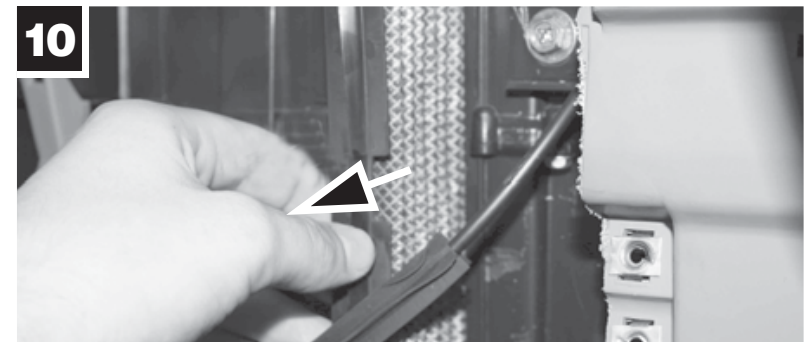

CU 2516

Nissan
Micra K11

 10 min.

**MANN
FILTER**

CU 2516 Nissan

CU 2516 Nissan

CU 2516 Nissan

MANN+HUMMEL GMBH
Automotive Aftermarket, 71631 Ludwigsburg, Germany
Customer Service Center, Germany: Tel. +49 (71 41) 98-25 50, Fax +49 (71 41) 98-25 58
Other countries: Tel. +49 (71 41) 98-28 80, Fax +49 (71 41) 98-25 58
E-Mail: customer-service@mann-hummel.com, Internet: www.mann-filter.com