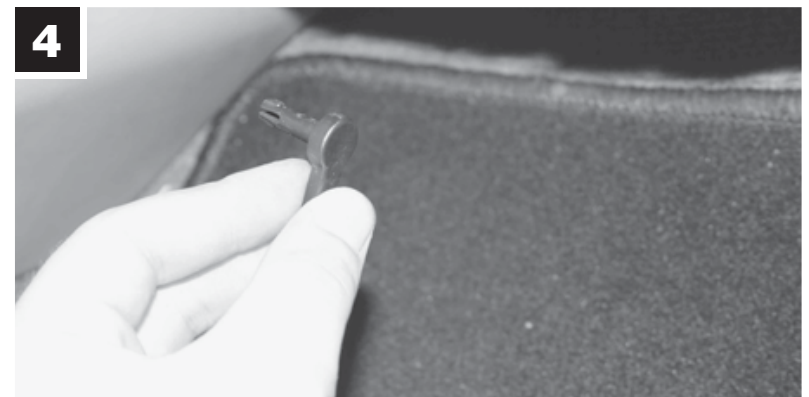

CU 2516

Nissan
Micra K11

 10 min.

**MANN
FILTER**

CU 2516 Nissan

CU 2516 Nissan

CU 2516 Nissan

MANN+HUMMEL GMBH
Automotive Aftermarket, 71631 Ludwigsburg, Germany
Customer Service Center, Germany: Tel. +49 (71 41) 98-25 50, Fax +49 (71 41) 98-25 58
Other countries: Tel. +49 (71 41) 98-28 80, Fax +49 (71 41) 98-25 58
E-Mail: customer-service@mann-hummel.com, Internet: www.mann-filter.com