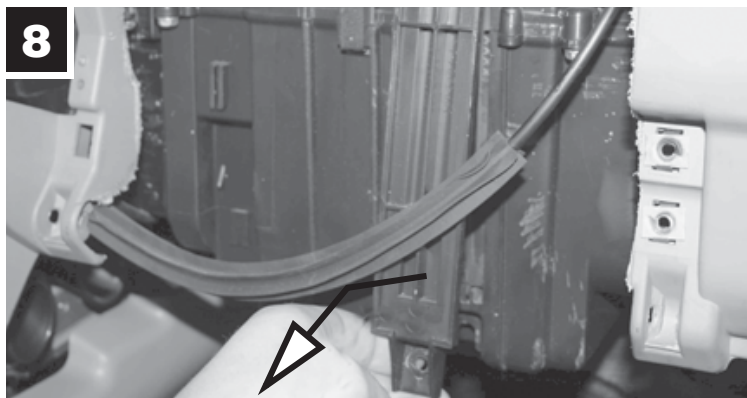

CU 2516

Nissan
Micra K11

 10 min.

**MANN
FILTER**

CU 2516 Nissan

CU 2516 Nissan

CU 2516 Nissan

MANN+HUMMEL GMBH
Automotive Aftermarket, 71631 Ludwigsburg, Germany
Customer Service Center, Germany: Tel. +49 (71 41) 98-25 50, Fax +49 (71 41) 98-25 58
Other countries: Tel. +49 (71 41) 98-28 80, Fax +49 (71 41) 98-25 58
E-Mail: customer-service@mann-hummel.com, Internet: www.mann-filter.com