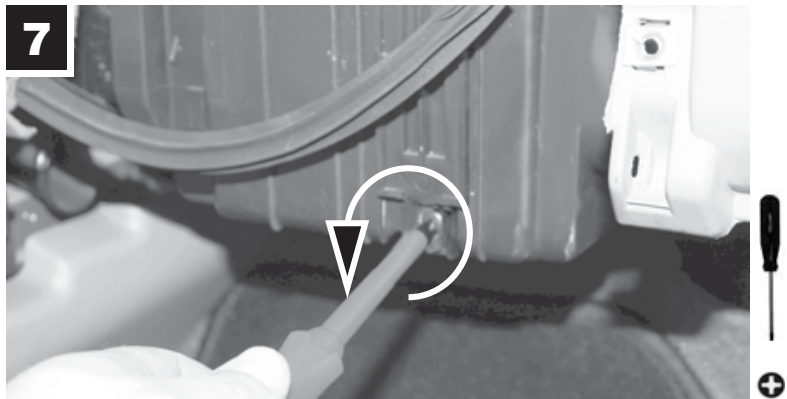

CU 2516

Nissan
Micra K11

 10 min.

**MANN
FILTER**

CU 2516 Nissan

CU 2516 Nissan

CU 2516 Nissan

MANN+HUMMEL GMBH
Automotive Aftermarket, 71631 Ludwigsburg, Germany
Customer Service Center, Germany: Tel. +49 (71 41) 98-25 50, Fax +49 (71 41) 98-25 58
Other countries: Tel. +49 (71 41) 98-28 80, Fax +49 (71 41) 98-25 58
E-Mail: customer-service@mann-hummel.com, Internet: www.mann-filter.com