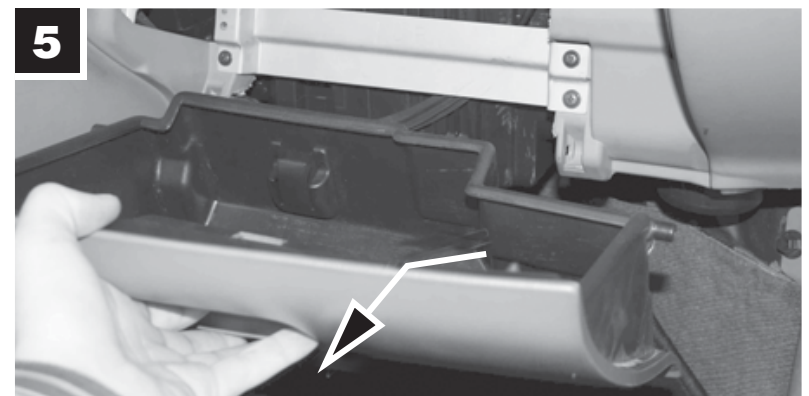

CU 2516

Nissan
Micra K11

 10 min.

**MANN
FILTER**

CU 2516 Nissan

CU 2516 Nissan

CU 2516 Nissan

MANN+HUMMEL GMBH
Automotive Aftermarket, 71631 Ludwigsburg, Germany
Customer Service Center, Germany: Tel. +49 (71 41) 98-25 50, Fax +49 (71 41) 98-25 58
Other countries: Tel. +49 (71 41) 98-28 80, Fax +49 (71 41) 98-25 58
E-Mail: customer-service@mann-hummel.com, Internet: www.mann-filter.com