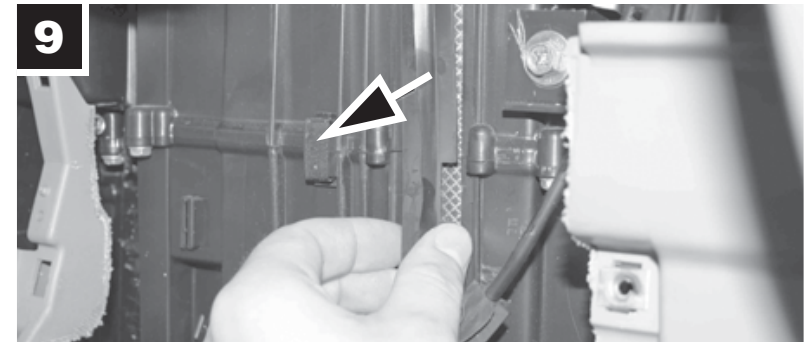

CU 2516

Nissan
Micra K11

 10 min.

**MANN
FILTER**

CU 2516 Nissan

CU 2516 Nissan

CU 2516 Nissan

MANN+HUMMEL GMBH
Automotive Aftermarket, 71631 Ludwigsburg, Germany
Customer Service Center, Germany: Tel. +49 (71 41) 98-25 50, Fax +49 (71 41) 98-25 58
Other countries: Tel. +49 (71 41) 98-28 80, Fax +49 (71 41) 98-25 58
E-Mail: customer-service@mann-hummel.com, Internet: www.mann-filter.com