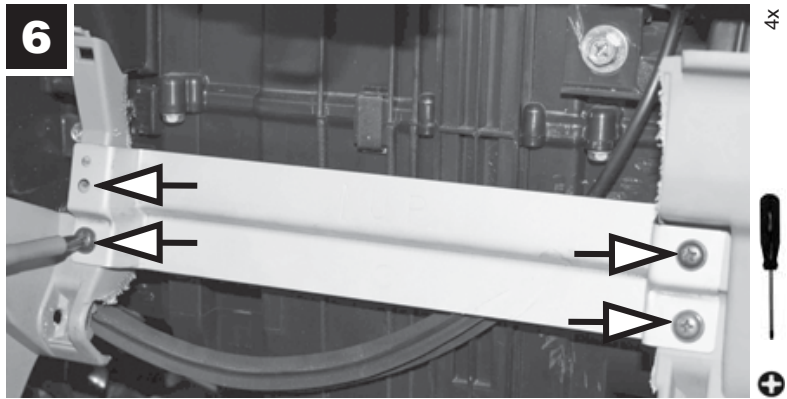

CU 2516

Nissan
Micra K11

 10 min.

**MANN
FILTER**

CU 2516 Nissan

CU 2516 Nissan

CU 2516 Nissan

MANN+HUMMEL GMBH
Automotive Aftermarket, 71631 Ludwigsburg, Germany
Customer Service Center, Germany: Tel. +49 (71 41) 98-25 50, Fax +49 (71 41) 98-25 58
Other countries: Tel. +49 (71 41) 98-28 80, Fax +49 (71 41) 98-25 58
E-Mail: customer-service@mann-hummel.com, Internet: www.mann-filter.com