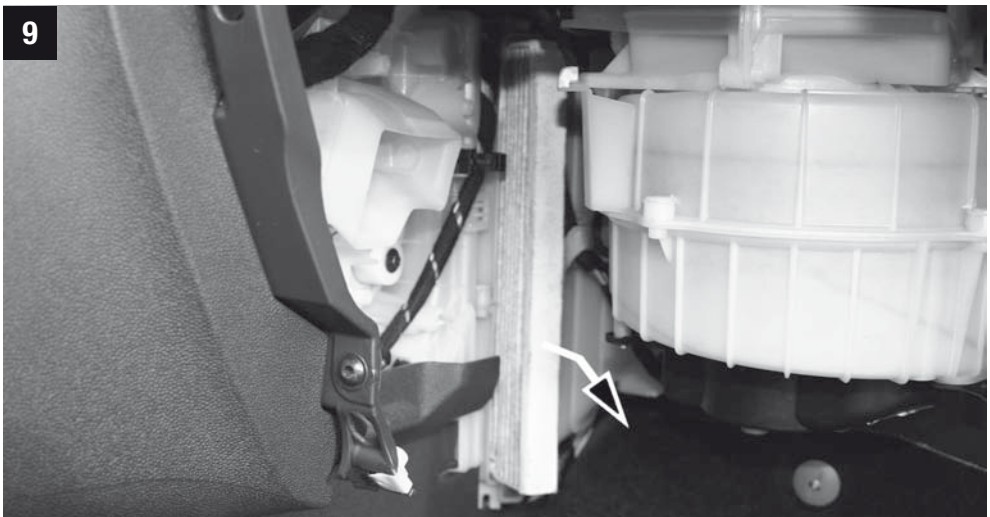

CU/CUK/FP 2243

Opel Corsa D, Vauxhall Corsa Mk III Vauxhall Combo / Corsa Van Mk II

**MANN
FILTER**

CU/CUK/FP 2243

Opel Corsa D, Vauxhall Corsa Mk III Vauxhall Combo / Corsa Van Mk II

MANN FILTER

MANN+HUMMEL GMBH · Automotive Aftermarket · 71631 Ludwigsburg · Germany
Customer Service Center, Germany: +49 (0) 71 41 98-25 50, Fax. +49 (0) 71 41 98-25 58
Other countries: Tel. +49 (0) 71 41 98-28 80, Fax. +49 (0) 71 41 98-25 58
customer-service@mann-hummel.com
www.mann-filter.com