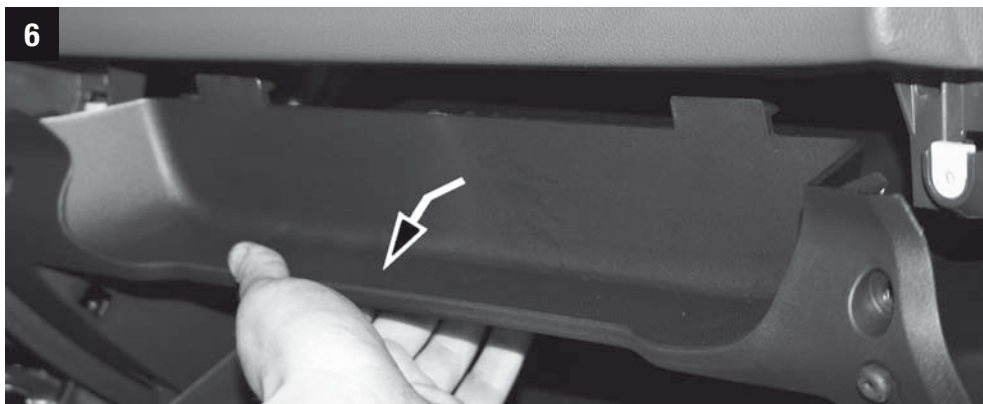

Opel Adam, Opel Corsa E Vauxhall Adam, Corsa Mk IV

MANN FILTER

CU/CUK/FP 2243

Opel Adam, Opel Corsa E Vauxhall Adam, Corsa Mk IV

**MANN
FILTER**

CU/CUK/FP 2243

Opel Adam, Opel Corsa E Vauxhall Adam, Corsa Mk IV