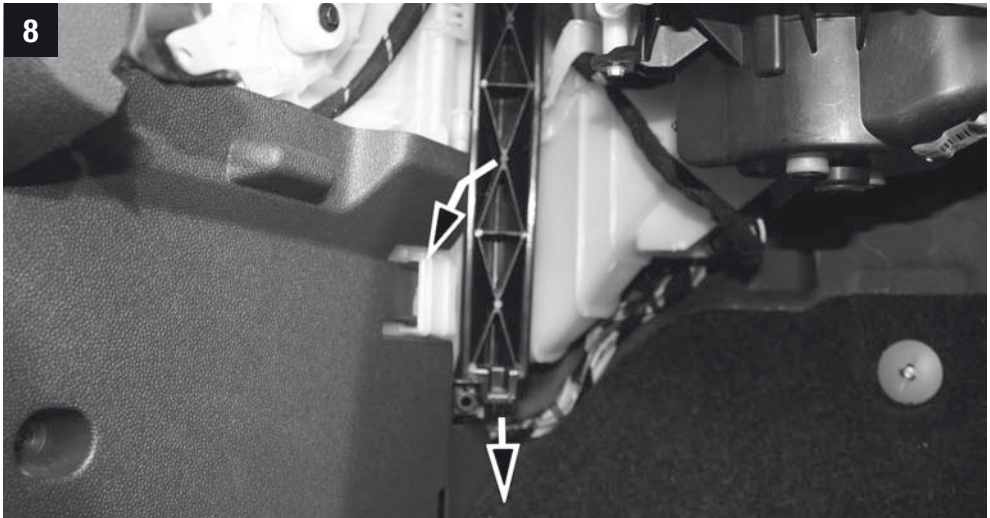

CU/CUK/FP 2243

Opel Corsa D, Vauxhall Corsa Mk III Vauxhall Combo / Corsa Van Mk II

**MANN
FILTER**

CU/CUK/FP 2243

Opel Corsa D, Vauxhall Corsa Mk III Vauxhall Combo / Corsa Van Mk II

MANN FILTER

MANN+HUMMEL GMBH · Automotive Aftermarket · 71631 Ludwigsburg · Germany
Customer Service Center, Germany: +49 (0) 71 41 98-25 50, Fax. +49 (0) 71 41 98-25 58
Other countries: Tel. +49 (0) 71 41 98-28 80, Fax. +49 (0) 71 41 98-25 58
customer-service@mann-hummel.com
www.mann-filter.com