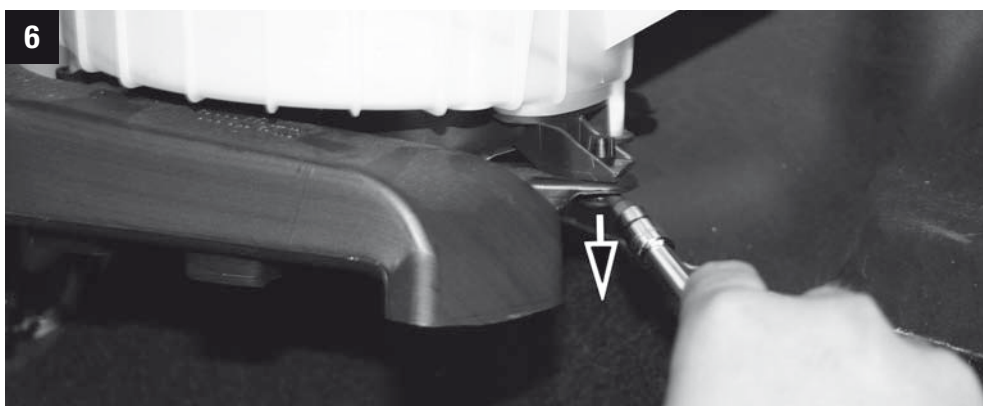

CU/CUK/FP 2243

Opel Corsa D, Vauxhall Corsa Mk III Vauxhall Combo / Corsa Van Mk II

**MANN
FILTER**

CU/CUK/FP 2243

Opel Corsa D, Vauxhall Corsa Mk III Vauxhall Combo / Corsa Van Mk II

MANN FILTER

MANN+HUMMEL GMBH · Automotive Aftermarket · 71631 Ludwigsburg · Germany
Customer Service Center, Germany: +49 (0) 71 41 98-25 50, Fax. +49 (0) 71 41 98-25 58
Other countries: Tel. +49 (0) 71 41 98-28 80, Fax. +49 (0) 71 41 98-25 58
customer-service@mann-hummel.com
www.mann-filter.com