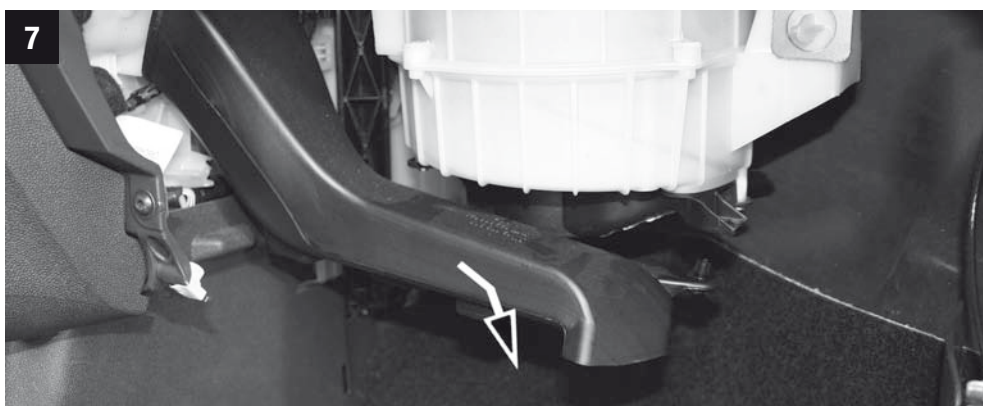

CU/CUK/FP 2243

Opel Corsa D, Vauxhall Corsa Mk III Vauxhall Combo / Corsa Van Mk II

**MANN
FILTER**

CU/CUK/FP 2243

Opel Corsa D, Vauxhall Corsa Mk III Vauxhall Combo / Corsa Van Mk II

MANN FILTER

MANN+HUMMEL GMBH · Automotive Aftermarket · 71631 Ludwigsburg · Germany
Customer Service Center, Germany: +49 (0) 71 41 98-25 50, Fax. +49 (0) 71 41 98-25 58
Other countries: Tel. +49 (0) 71 41 98-28 80, Fax. +49 (0) 71 41 98-25 58
customer-service@mann-hummel.com
www.mann-filter.com