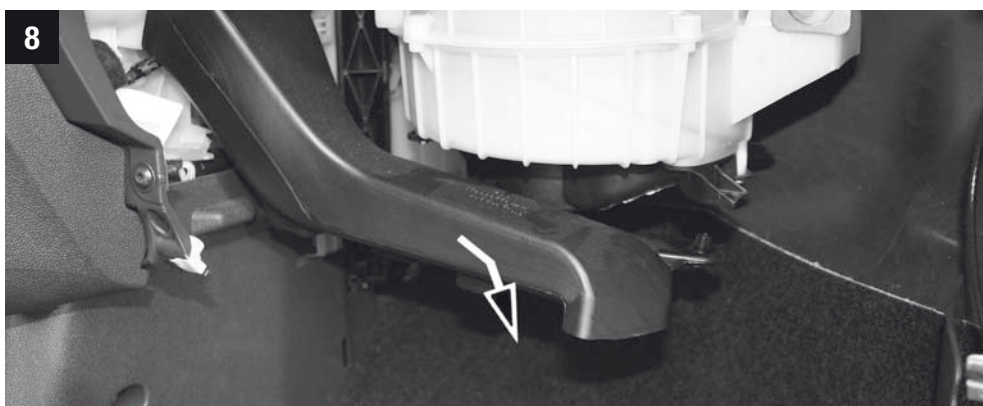

Opel Adam, Opel Corsa E Vauxhall Adam, Corsa Mk IV

MANN FILTER

CU/CUK/FP 2243

Opel Adam, Opel Corsa E Vauxhall Adam, Corsa Mk IV

**MANN
FILTER**

CU/CUK/FP 2243

Opel Adam, Opel Corsa E Vauxhall Adam, Corsa Mk IV