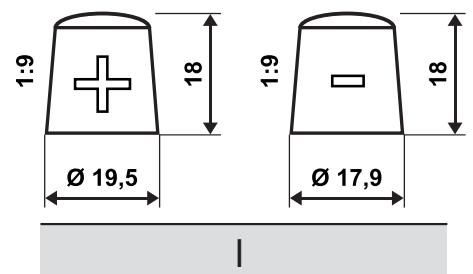

ERA part number: A55090

Technical parameter	Value
Battery	AGM Battery
ETN	550090080
Battery Capacity [Ah]	50 Ah
Cold Cranking Amps (CCA), EN [A]	800 A
Length [mm]	260
Width [mm]	173
Height [mm]	206
Layout	9
Terminals	1
Base hold-down	B07
Case size	G34
Weight [Kg]	17,50

Layout

Terminals

Base hold-down